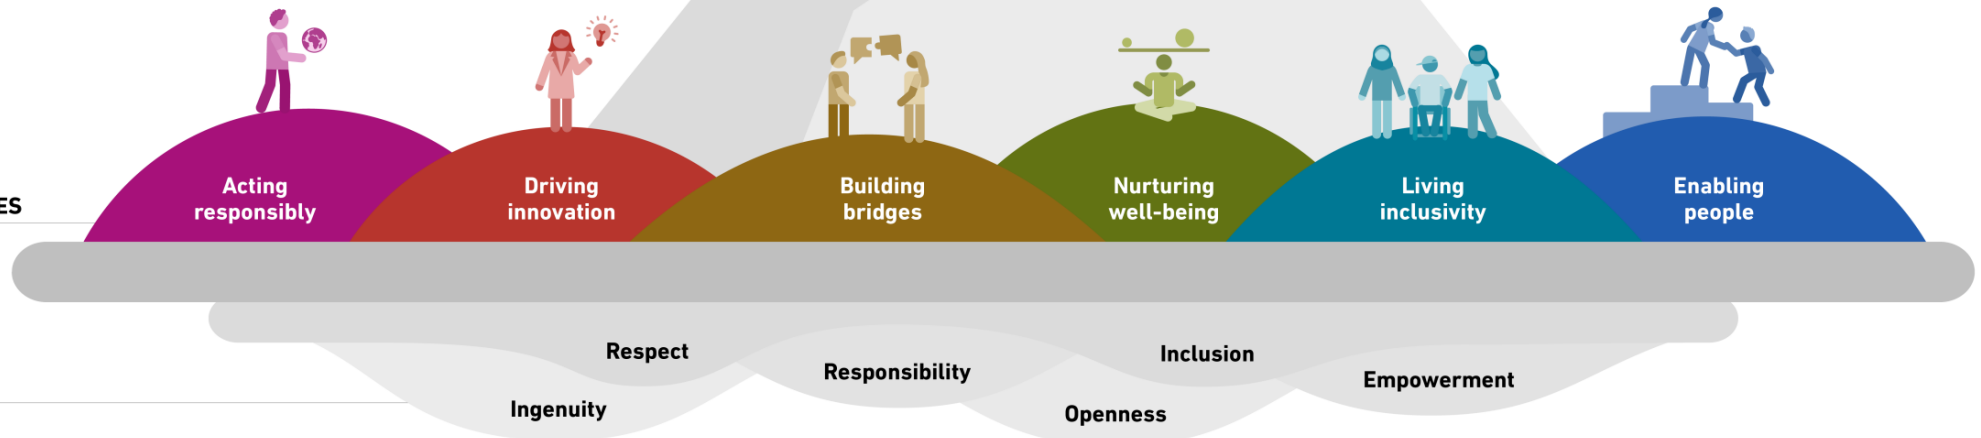

„Unlocking Good Health through Social Connections“

Health Lunchtime Event mit Prof. Rolf van Dick
October 5th, 2023

Please have paper
and a pen ready
for an exercise
during the event.

Social and leadership competencies

OUR
VISION

OUR
MISSION

OUR
COMPETENCIES

OUR
VALUES

Nurturing well-being

- being mindful of one's own well-being
- being attentive to the well-being of others
- managing one's own resources sustainably
- maintaining a healthy work-life balance